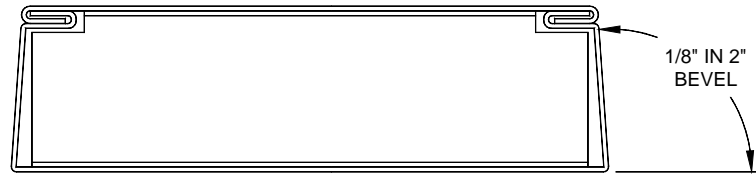

## INTERLOCKING DOOR EDGE SEAM

- 1.) BEVELED AND SQUARE EDGES ARE AVAILABLE IN ANY COMBINATION
- 2.) ONLY 18 AND 16 GAUGES AVAILABLE WITH THIS DOOR EDGE