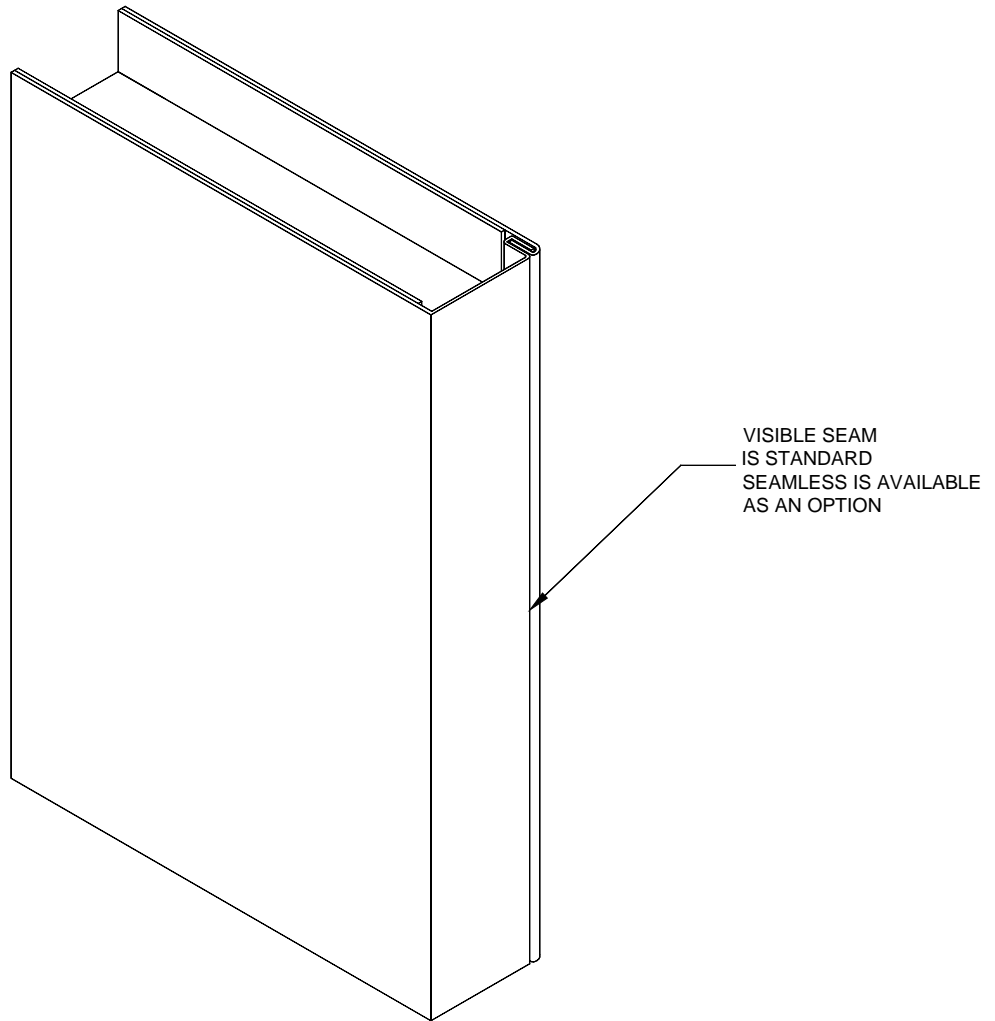

## INTERLOCKING DOOR EDGE SEAM

- 1.) BEVELED AND SQUARE EDGES ARE AVAILABLE IN ANY COMBINATION
- 2.) ONLY 18 AND 16 GAUGES AVAILABLE WITH THIS DOOR EDGE